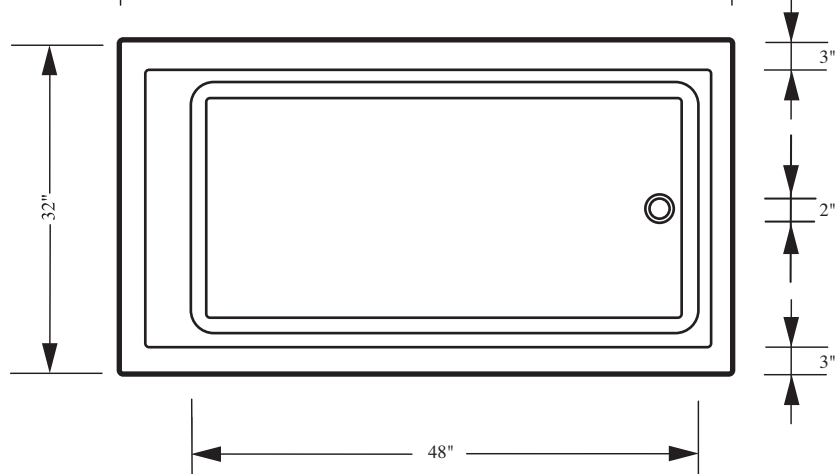

emerald

DROP-IN
SERIES

GLT6032WH	32X60 WH MATTE FINISH
GLT6032PWH	32X60 WH POLISHED FINISH

emerald drop-in specifications

59.75" Length overall

32" Width overall

17" Overall height

Capacity: 73 gallons

Drain Position: Offset