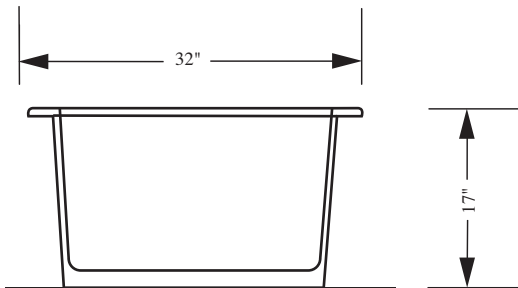

emerald

DROP-IN
SERIES

GLT6032WH	32X60 WH MATTE FINISH
GLT6032PWH	32X60 WH POLISHED FINISH

emerald drop-in specifications

59.75" Length overall

32" Width overall

17" Overall height

Capacity: 73 gallons

Drain Position: Offset