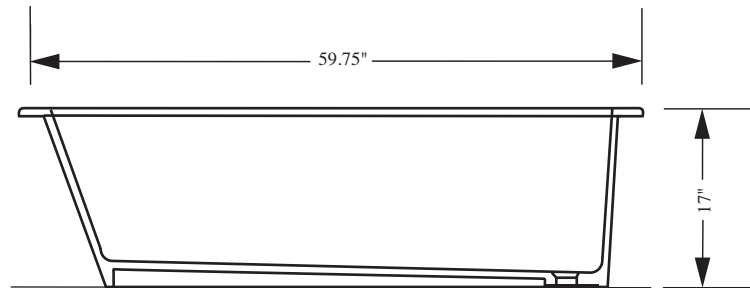

emerald

DROP-IN
SERIES

GLT6032WH	32X60 WH MATTE FINISH
GLT6032PWH	32X60 WH POLISHED FINISH

emerald drop-in specifications

59.75" Length overall

32" Width overall

17" Overall height

Capacity: 73 gallons

Drain Position: Offset