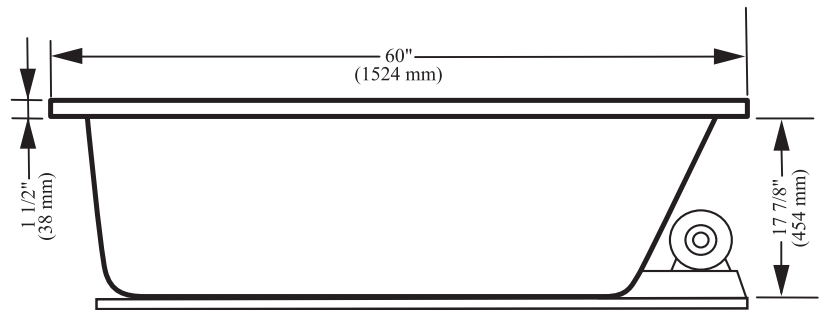

aquamarine

SERIES

GLT3660WH	36X60 DI SOAKER WH
GLW3660CMHWH	36X60 DI W/P 8 JET WH
GLA3660WH	36X60 DI AIR TUB WH
GLT3660BS	36X60 DI SOAKER BS
GLW3660CMHBS	36X60 DI W/P 8 JET BS
GLA3660BS	36X60 DI AIR TUB BS

aquamarine drop-in specifications

- 60" Length overall
- 36" Width overall
- 19 3/8" Overall height
- Capacity: 50 gallons
- Drain Position: End
- 7 hydro jets and 1 lumbar jet

Suction Location

Control Location

Pump Location