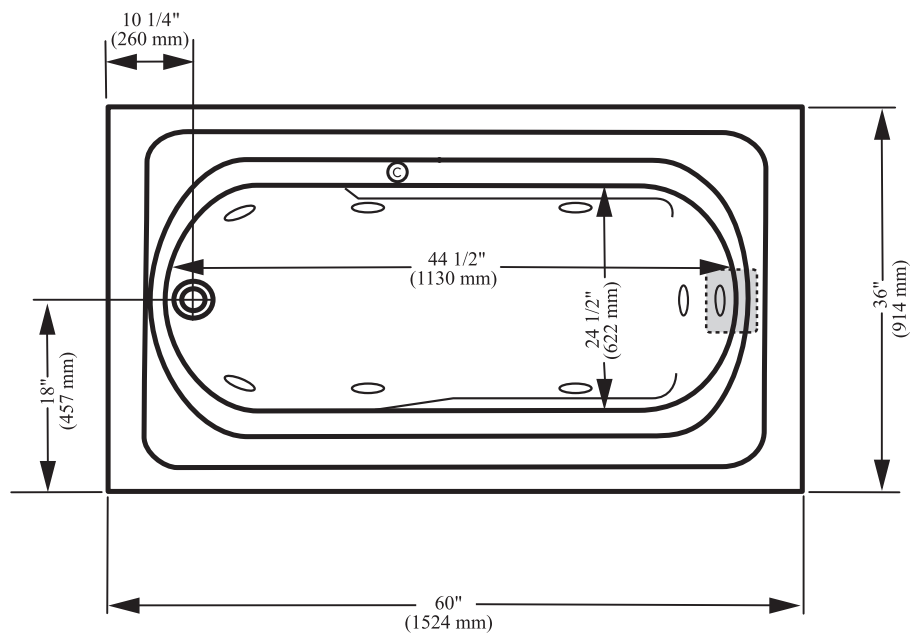

aquamarine

SERIES

GLT3660WH	36X60 DI SOAKER WH
GLW3660CMHWH	36X60 DI W/P 8 JET WH
GLA3660WH	36X60 DI AIR TUB WH
GLT3660BS	36X60 DI SOAKER BS
GLW3660CMHBS	36X60 DI W/P 8 JET BS
GLA3660BS	36X60 DI AIR TUB BS

aquamarine drop-in specifications

- 60" Length overall
- 36" Width overall
- 19 3/8" Overall height
- Capacity: 50 gallons
- Drain Position: End
- 7 hydro jets and 1 lumbar jet

Suction Location

Control Location

Pump Location