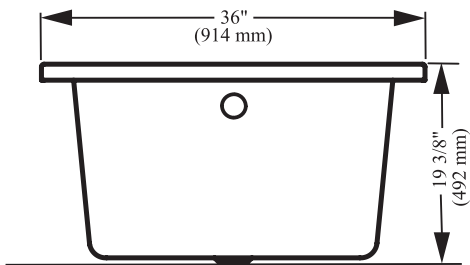

aquamarine

SERIES

GLT3660WH	36X60 DI SOAKER WH
GLW3660CMHWH	36X60 DI W/P 8 JET WH
GLA3660WH	36X60 DI AIR TUB WH
GLT3660BS	36X60 DI SOAKER BS
GLW3660CMHBS	36X60 DI W/P 8 JET BS
GLA3660BS	36X60 DI AIR TUB BS

aquamarine drop-in specifications

- 60" Length overall
- 36" Width overall
- 19 3/8" Overall height
- Capacity: 50 gallons
- Drain Position: End
- 7 hydro jets and 1 lumbar jet

Suction Location

Control Location

Pump Location