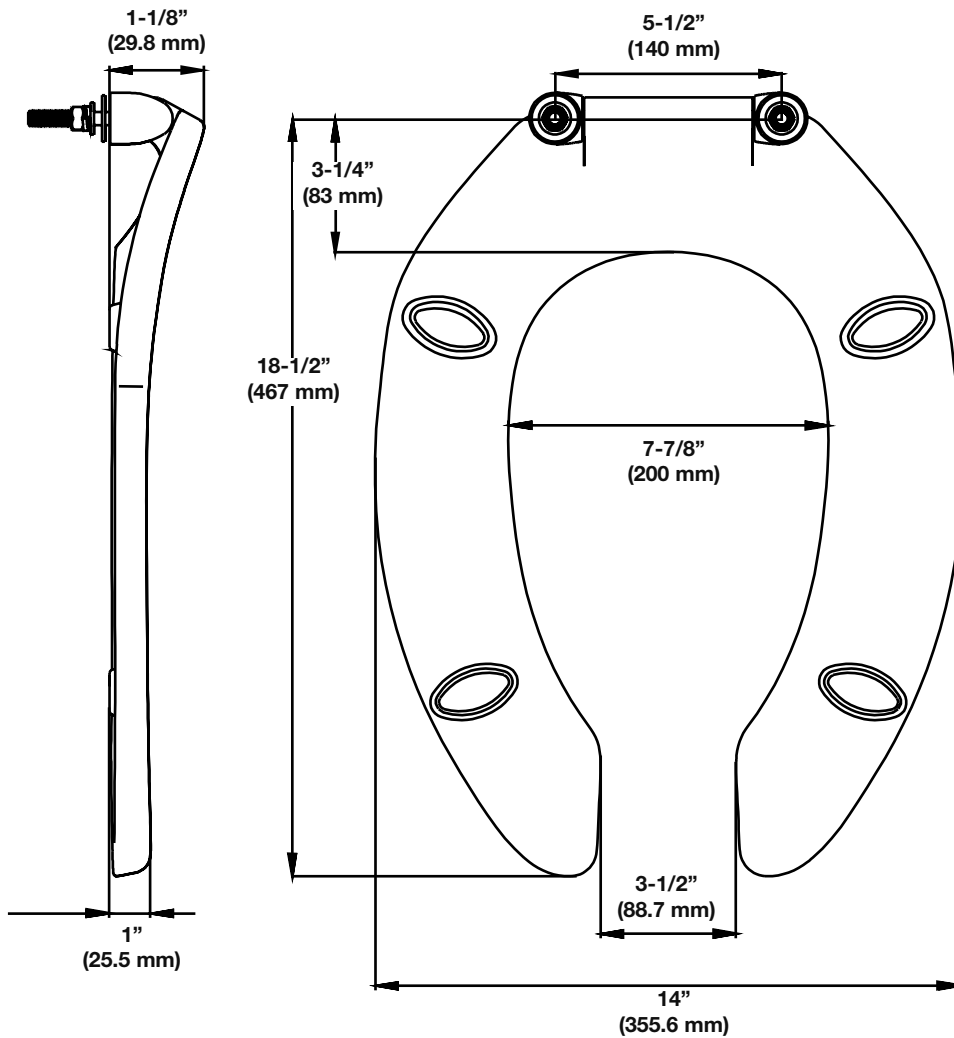

Toilet Seat

GL212SSCWH

Commercial Elongated Plastic Seat

- Fits elongated front toilet bowls
- Self-sustaining stainless steel check hinge
- Open front seat without cover
- Available in white

gemline