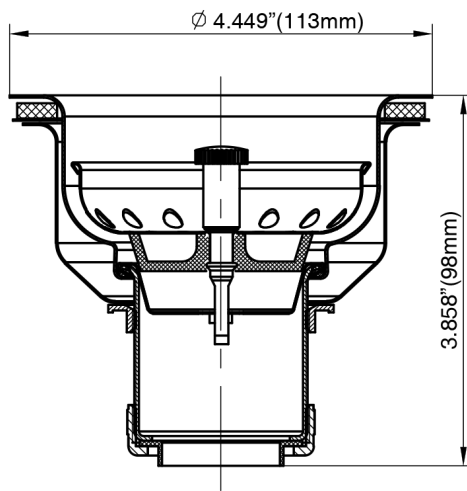

## FEATURES :

Fits 3 1/2" to 4" Opening

Polished Stainless Steel Body and Basket

Deep Locking Cup

Rubber Stopper w/Fixed Chromed Metal Post

No.	Part Name	Material
1	Post	Zinc, CP
2	Basket	SS430
3	Stopper	Rubber
4	Gasket	Stainless Steel
5	Shank	Stainless Steel
6	Seal Ring	Rubber
7	Body	SS430
8	Gasket	Rubber
9	Friction Washer	Paper
10	Cup	Galvanized Steel
11	Lock Nut	Zinc
12	Tailpiece Washer	PE
13	Slip Nut	Zinc

Cross Reference			
<b>DB</b>	18	<b>KEENEY</b>	1432SS
<b>JSC</b>	S14004	<b>ZURN</b>	ZSS3000B-SS
<b>PROFLO</b>	PF1432SS	<b>MATCO NORCA</b>	SS-112