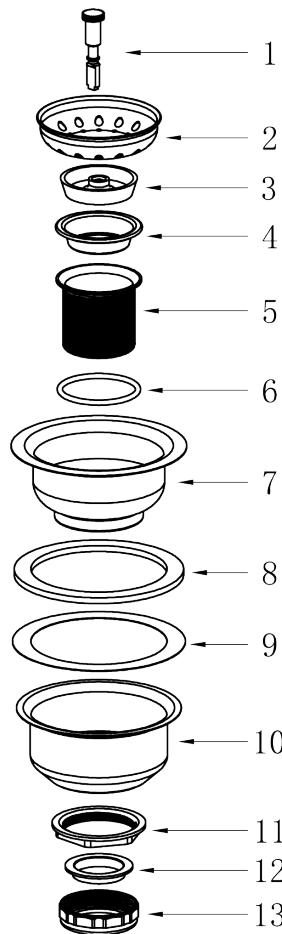

## FEATURES :

Fits 3 1/2" to 4" Opening

Polished Stainless Steel Body and Basket

Deep Locking Cup

Rubber Stopper w/Fixed Chromed Metal Post

No.	Part Name	Material
1	Post	Zinc, CP
2	Basket	SS430
3	Stopper	Rubber
4	Gasket	Stainless Steel
5	Shank	Stainless Steel
6	Seal Ring	Rubber
7	Body	SS430
8	Gasket	Rubber
9	Friction Washer	Paper
10	Cup	Galvanized Steel
11	Lock Nut	Zinc
12	Tailpiece Washer	PE
13	Slip Nut	Zinc

Cross Reference			
<b>DB</b>	18	<b>KEENEY</b>	1432SS
<b>JSC</b>	S14004	<b>ZURN</b>	ZSS3000B-SS
<b>PROFLO</b>	PF1432SS	<b>MATCO NORCA</b>	SS-112